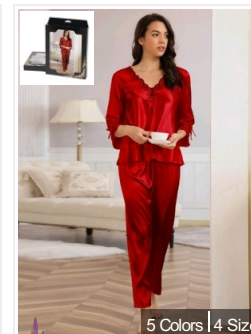

5 Colors | 4 Sizes
High Quality Long Sleeve Sil...
$6.78/1pcs
R80883-1