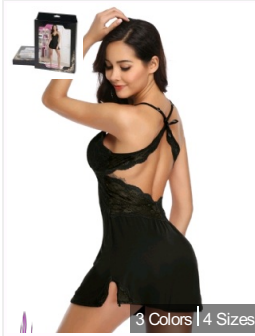

Elegant Silk Eyelash Lace Lo...

\$6.30/1pcs  
R80558-1

3 Colors | 4 Sizes

Backless Nightdress Stretchy...

\$5.99/1pcs  
R80734-3

3 Colors | 4 Sizes

Backless Sleepwear Stretchy ...

\$5.99/1pcs  
R80734-2