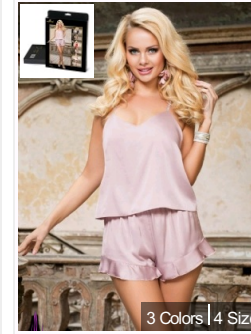

3 Colors | 4 Sizes

Stretchy Modal Red Casual Sl...  
\$3.82/1pcs  
R80867-3

4 Colors

4 Colors

4 Colors | 2 Sizes

4 Colors | 2 Sizes

Dark Red Sexy High-end Satin...  
\$5.99/1pcs  
R80979-4

3 Colors | 4 Sizes  
Stretchy Modal Casual Sleepw...  
\$4.49/1pcs  
R80867-2

Dark Blue Sexy High-end Sati...  
\$5.99/1pcs  
R80979-3

3 Colors | 4 Sizes  
Camisole Satin Chiffon Red S...  
\$5.30/1pcs  
R80958-3

Yellow Sexy High-end Satin L...  
\$5.99/1pcs  
R80979-2

3 Colors | 4 Sizes  
Camisole Satin Chiffon Pink ...  
\$5.30/1pcs  
R80958-2