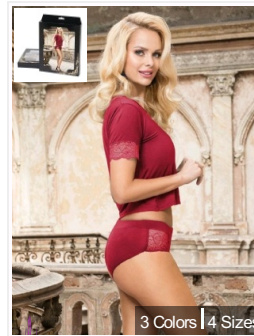

2 Colors | 4 Sizes

Red Velour Embroidery Nightd...  
\$6.88/1pcs  
R80981-2

2 Colors | 4 Sizes

Velour Embroidery Blue Night...  
\$6.88/1pcs  
R80981-1

4 Sizes

Deep V-neck Silk Floral Prin...  
\$5.49/1pcs  
R80963